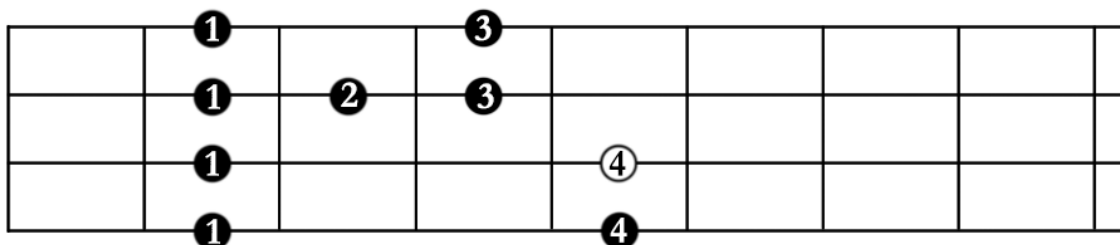

5 Blues Scales (for 4-string Bass Guitar)

○ indicates root

Starts on root of the blues scale

Starts on 2nd of the blues scale

Blues Scales Continued (for 4-string Bass Guitar)

Starts on 3rd of the blues scale

Starts on 5th of the blues scale

Starts on 6th of the blues scale