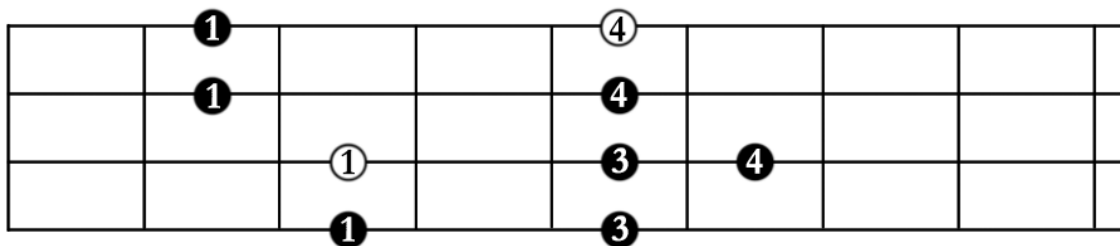

5 Blues Scales (for 4-string Bass Guitar)

○ indicates root

Starts on root of the blues scale

Starts on 2nd of the blues scale

Blues Scales Continued (for 4-string Bass Guitar)

Starts on 3rd of the blues scale

Starts on 5th of the blues scale

Starts on 6th of the blues scale