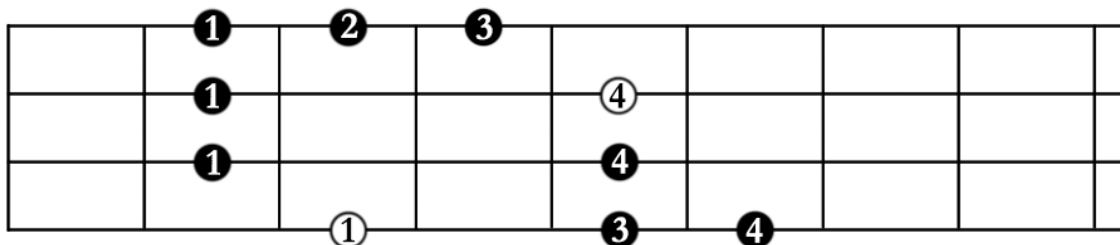

5 Blues Scales (for 4-string Bass Guitar)

○ indicates root

Starts on root of the blues scale

Starts on 2nd of the blues scale

Blues Scales Continued (for 4-string Bass Guitar)

Starts on 3rd of the blues scale

Starts on 5th of the blues scale

Starts on 6th of the blues scale