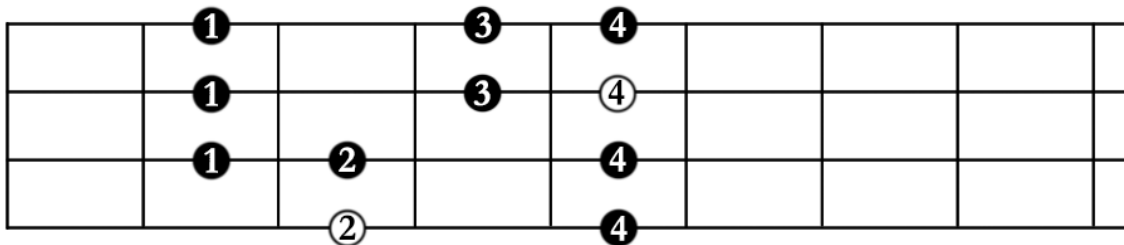

## 5 Major Scales (for 4-string Bass Guitar)

○ indicates root

Starts on root of the major scale

Starts on 2<sup>nd</sup> note of the major scale

## Major Scales Continued (for 4-string Bass Guitar)

Starts on 3<sup>rd</sup> note of the major scale

Starts on 5<sup>th</sup> note of the major scale

Starts on 6<sup>th</sup> note of the major scale