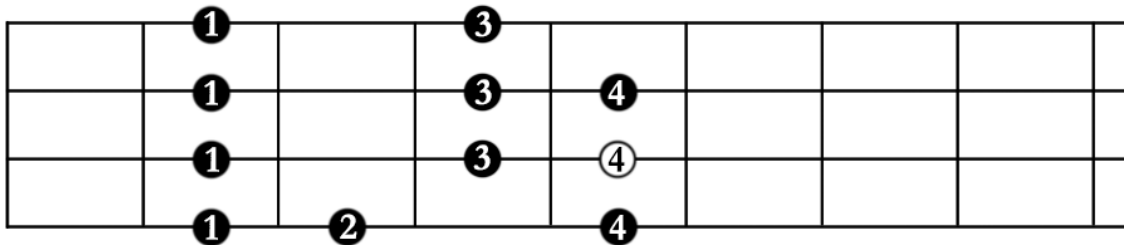

## 5 Major Scales (for 4-string Bass Guitar)

○ indicates root

Starts on root of the major scale

Starts on 2<sup>nd</sup> note of the major scale

## Major Scales Continued (for 4-string Bass Guitar)

Starts on 3<sup>rd</sup> note of the major scale

Starts on 5<sup>th</sup> note of the major scale

Starts on 6<sup>th</sup> note of the major scale