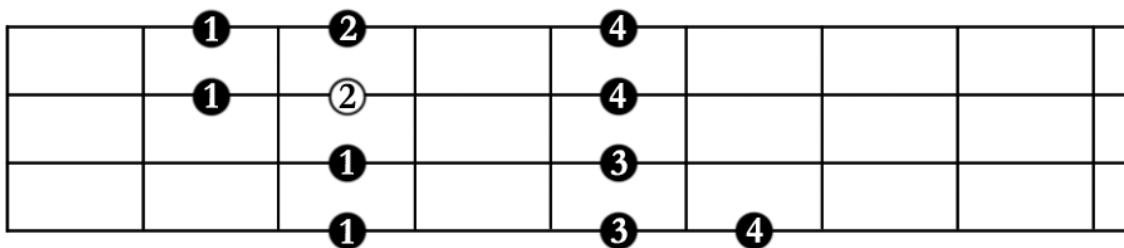

## 5 Major Scales (for 4-string Bass Guitar)

○ indicates root

Starts on root of the major scale

Starts on 2<sup>nd</sup> note of the major scale

## Major Scales Continued (for 4-string Bass Guitar)

Starts on 3<sup>rd</sup> note of the major scale

Starts on 5<sup>th</sup> note of the major scale

Starts on 6<sup>th</sup> note of the major scale