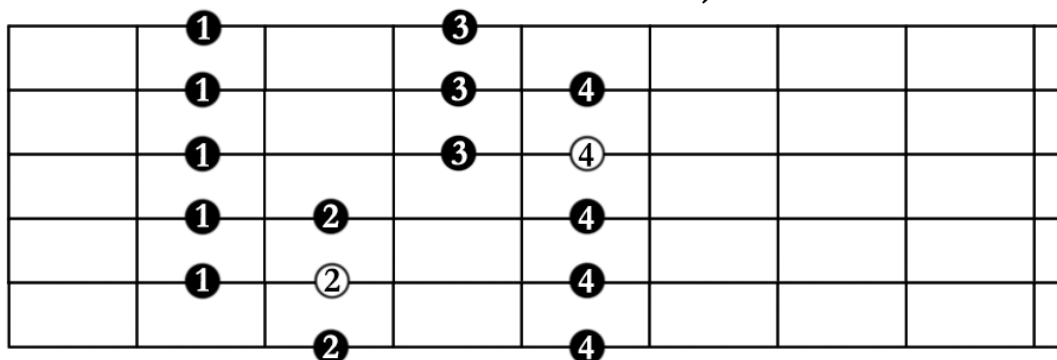

5 Major Scales (for 6-string Bass Guitar)

○ indicates root

Starts on root of the major scale

Starts on 2nd note of the major scale

Major Scales Continued (for 6-string Bass Guitar)

Starts on 3rd note of the major scale

Starts on 5th note of the major scale

Starts on 6th note of the major scale