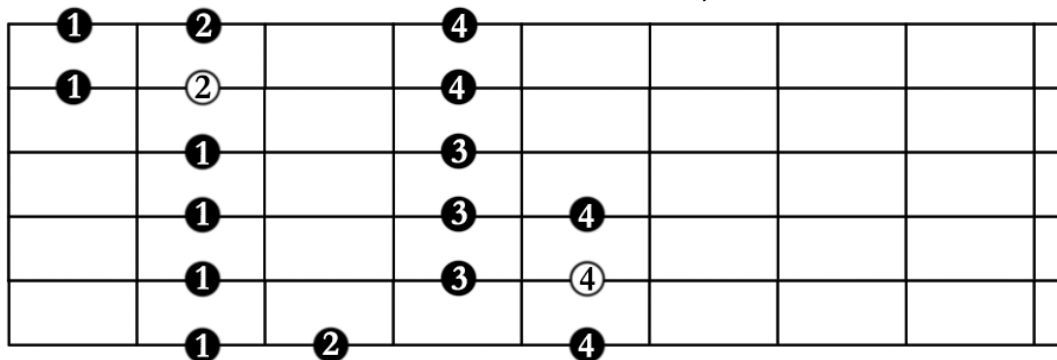

5 Major Scales (for 6-string Bass Guitar)

○ indicates root

Starts on root of the major scale

Starts on 2nd note of the major scale

Major Scales Continued (for 6-string Bass Guitar)

Starts on 3rd note of the major scale

Starts on 5th note of the major scale

Starts on 6th note of the major scale