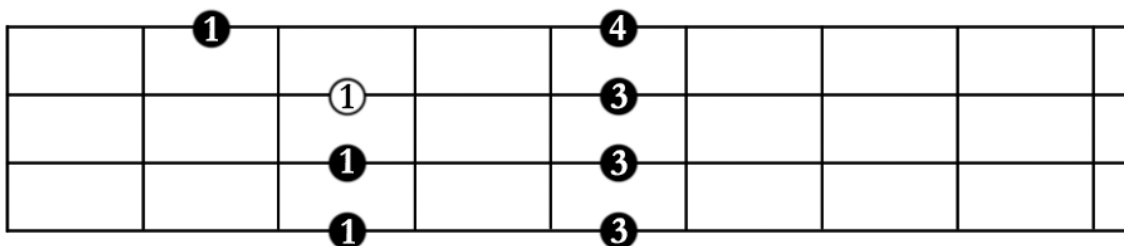

5 Pentatonic Scales (for 4-string Bass Guitar)

○ indicates root

Starts on root of the pentatonic scale

Starts on 2nd note of the pentatonic scale

Pentatonic Scales Continued (for 4-string Bass Guitar)

Starts on 3rd note of the pentatonic scale