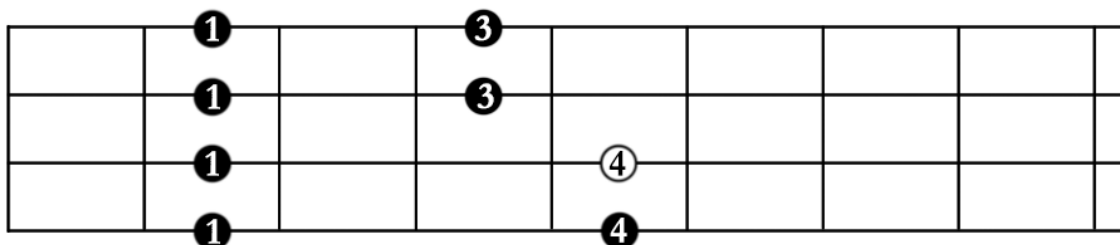

5 Pentatonic Scales (for 4-string Bass Guitar)

○ indicates root

Starts on root of the pentatonic scale

Starts on 2nd note of the pentatonic scale

Pentatonic Scales Continued (for 4-string Bass Guitar)

Starts on 3rd note of the pentatonic scale