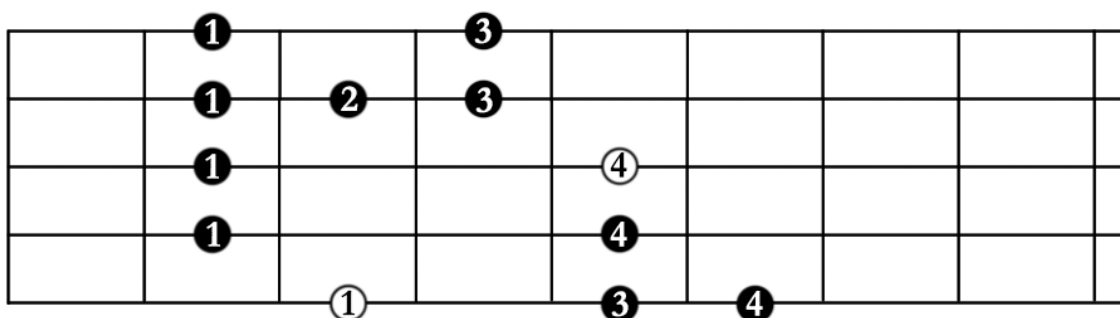

## 5 Blues Scales (for 5-string Bass Guitar)

○ indicates root

Starts on root of the blues scale

Starts on 2<sup>nd</sup> of the blues scale

## Blues Scales Continued (for 5-string Bass Guitar)

Starts on 3<sup>rd</sup> of the blues scale

Starts on 5<sup>th</sup> of the blues scale

Starts on 6<sup>th</sup> of the blues scale