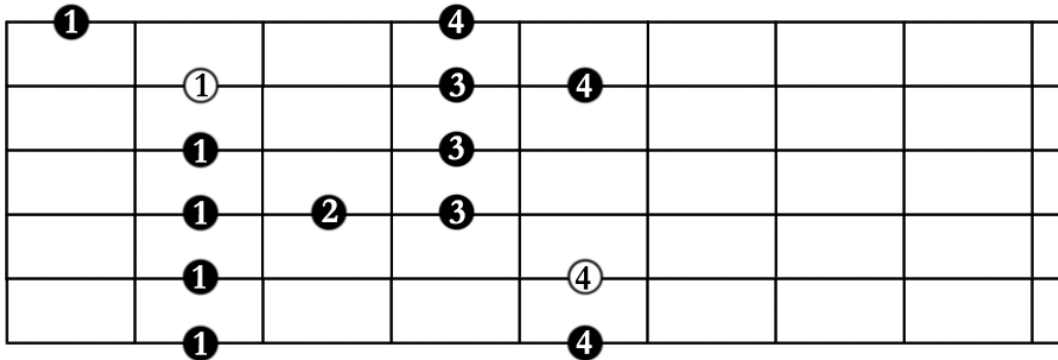

5 Blues Scales (for 6-string Bass Guitar)

○ indicates root

Starts on root of the blues scale

Starts on 2nd of the blues scale

Blues Scales Continued (for 6-string Bass Guitar)

Starts on 3rd of the blues scale

Starts on 5th of the blues scale

Starts on 6th of the blues scale