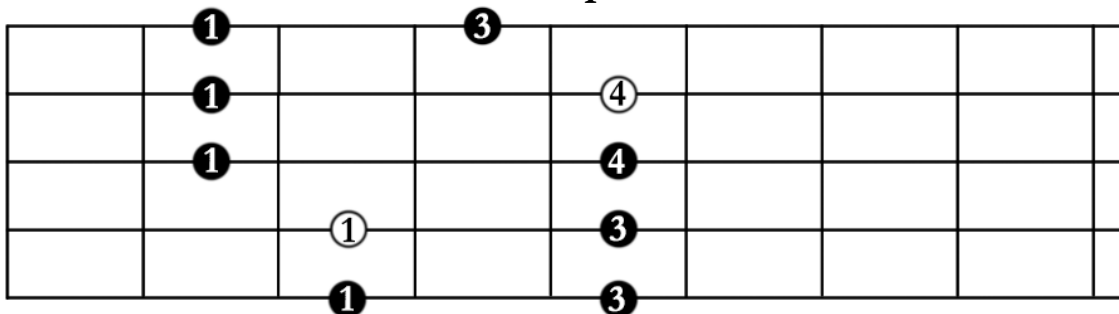

Starts on 5th of the pentatonic scale