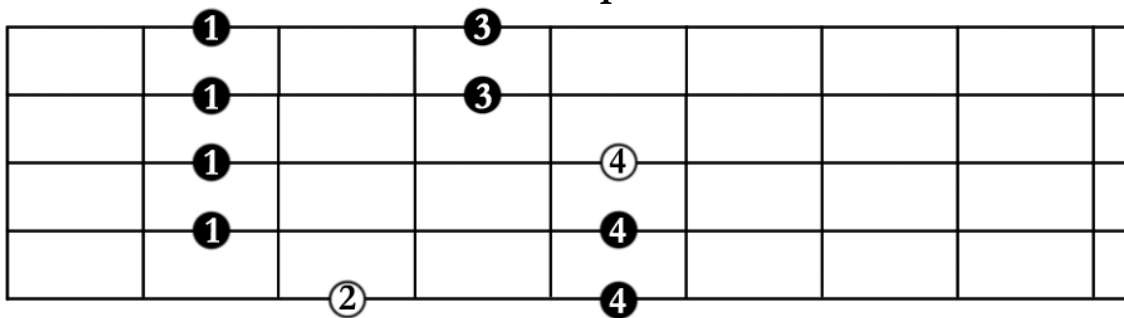

5 Pentatonic Scales (for 5-string Bass Guitar)

○ indicates root

Starts on root of the pentatonic scale

Starts on 2nd of the pentatonic scale

Pentatonic Scales Continued (for 5-string Bass Guitar)

Starts on 3rd of the pentatonic scale