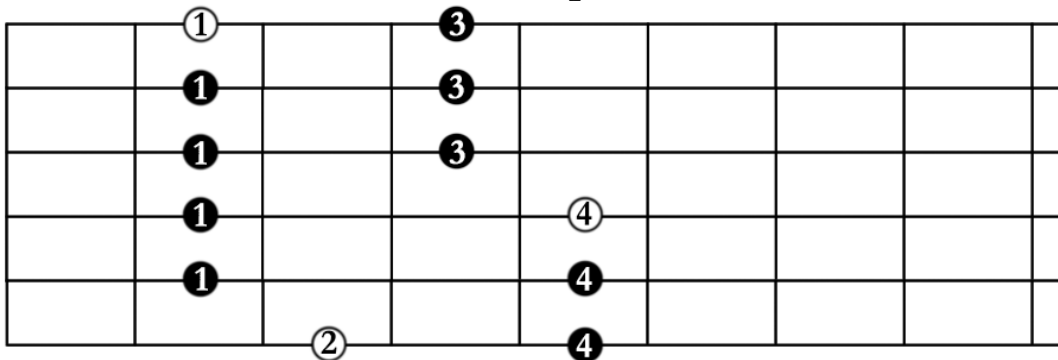

5 Pentatonic Scales (for 6-string Bass Guitar)

○ indicates root

Starts on root of the pentatonic scale

Starts on 2nd of the pentatonic scale

Pentatonic Scales Continued (for 6-string Bass Guitar)

Starts on 3rd of the pentatonic scale