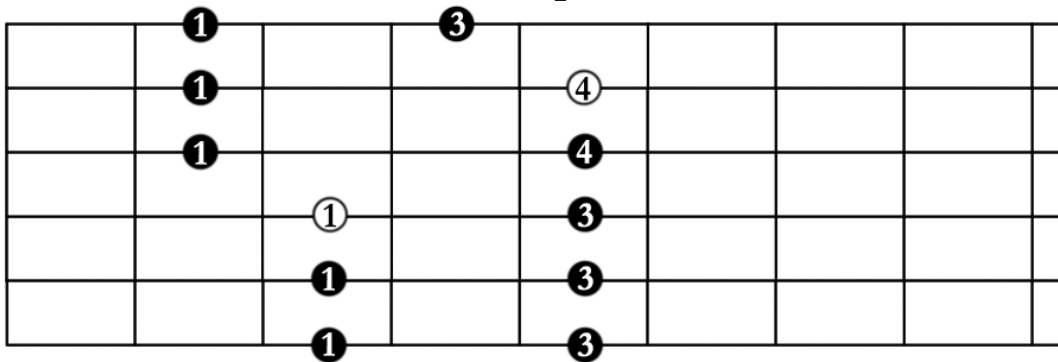

5 Pentatonic Scales (for 6-string Bass Guitar)

○ indicates root

Starts on root of the pentatonic scale

Starts on 2nd of the pentatonic scale

Pentatonic Scales Continued (for 6-string Bass Guitar)

Starts on 3rd of the pentatonic scale