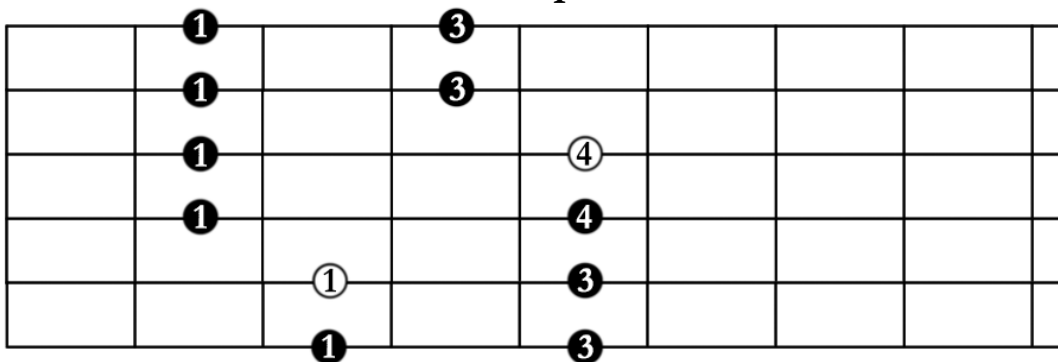

Starts on 5th of the pentatonic scale