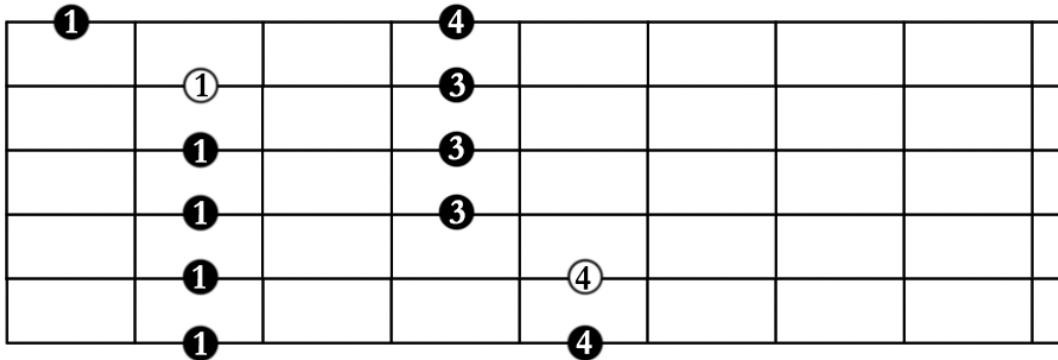

5 Pentatonic Scales (for 6-string Bass Guitar)

○ indicates root

Starts on root of the pentatonic scale

Starts on 2nd of the pentatonic scale

Pentatonic Scales Continued (for 6-string Bass Guitar)

Starts on 3rd of the pentatonic scale